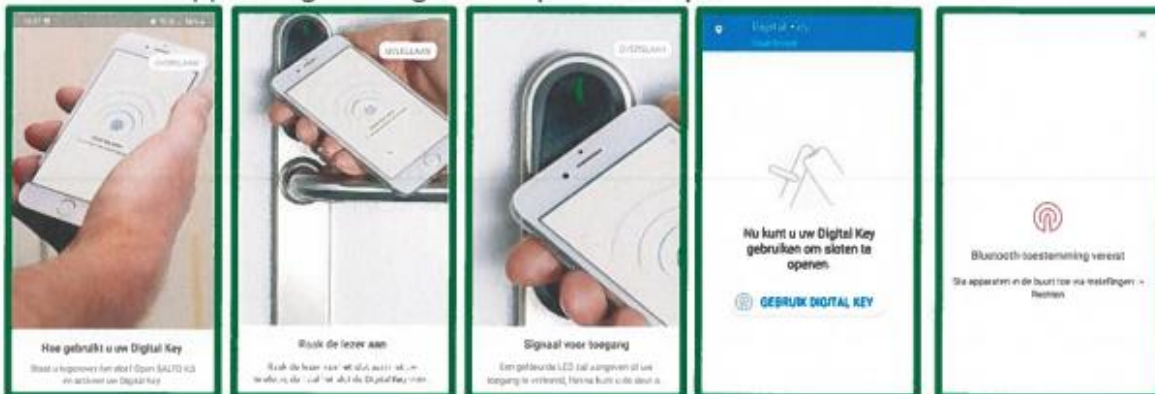

Dear guest,

Welcome to U-Residence.

To make your stay run smoothly the following information:

At the entrance door you will find a login screen on the right, here you should use the access code #1956. "Symbol key + 2712"

We work with digital keys for the rooms in U-Residence.

This means that you will no longer receive an effective key from us.

To gain access to your room, you only have to follow a few steps:

1. You will receive an e-mail from Salto
2. Go through all the requested steps
  - a. Press "Start"
  - b. Enter data

3. Install the app. And go through the requested steps.

You can follow the information steps on your screen as above.

Don't forget to turn on your Bluetooth.