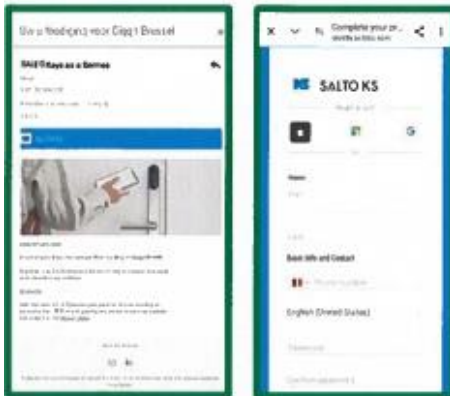

Dear guest,

Welcome to U-Residence.

To make your stay run smoothly the following information:

At the entrance door you will find a login screen on the right, here you should use the access code #1956. "Symbol key + 2712"

3. Install the app. And go through the requested steps.

You can follow the information steps on your screen as above.

Don't forget to turn on your Bluetooth.