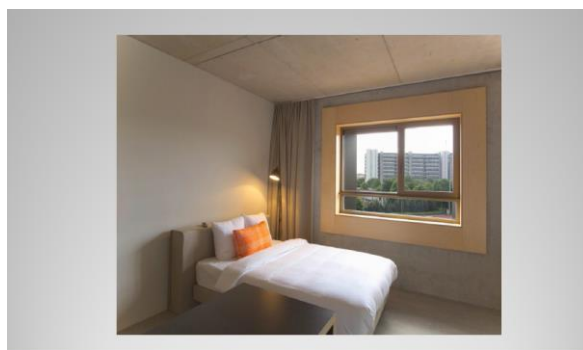

5. Emergency - Who to contact?

The emergency number (+32) 2 263 52 98 is reachable 24/7

6. How do I check-out?

Please check-out the room **before 11AM**. We will ask you not to leave any baggage. We don't have storage for your luggage. **Don't forget** to leave the room key in your room at your desk. If we don't have your room key back we will charge you **50EUR**. Your definitive invoice will be sent within the 48HRS by e-mail.

7. Where can I eat breakfast, lunch or dinner nearby?

- Restaurant VUB -Building R on the campus from 7.30AM till 16PM

The restaurant is open the whole year round except during the weekend, on feast days and between Christmas and the New Year.

<https://www.vub.be/en/services-vub-campus-in-etterbeek-and-jette/tasty-food-vub-campus/catering-vub/ordering-warehouse-products-vub-is-quick-and-easy>

<https://www.vub.be/en/services-vub-campus-in-etterbeek-and-jette/tasty-food-vub-campus/catering-facilities-vub-campus>

- Delivery Breakfast, Dinner with DELIVEROO, please don't forget to mention your room number, this is on your own responsibility, the payment is through there website: <https://deliveroo.be/nl-be/restaurants/brussels/boondael/?fulfillment_method=DELIVERY&geohash=u1515gdxw7g>
  v

👉 Welcome in your room, Enjoy your stay 👈